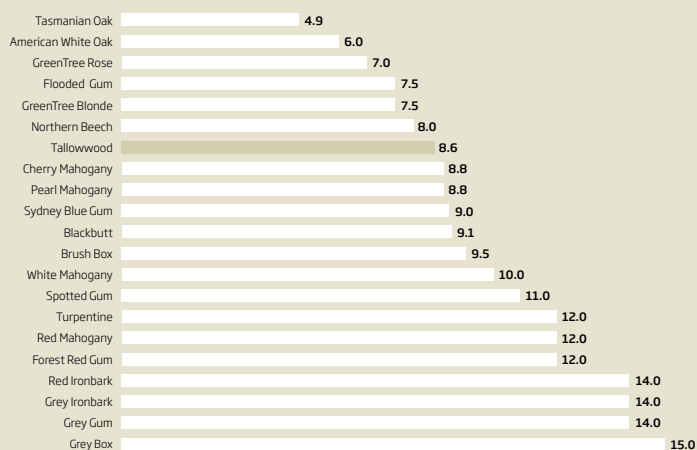

Tallowwood

Introduction

Tallowwood flooring has long held a majestic presence in Australia, with its golden honey toning, its exceptional durability and its interesting grain features. Sought by Designers and Architects Tallowwood offers an elegant neutral toned palette, with no compromise on density or durability.

A large tree that grows in the dryer climates of Northern New South Wales and Southern Queensland, Tallowwood is one of the original timber species used for hardwood flooring in Australia.

Species in Detail

Common Names	Tallowwood
Look & Features	Moderately coarse but even texture with an interlocked grain.
Botanical Name	Eucalyptus Microcorys.
Colour	Golden honey brown with a tinge of olive.
Dry Density	990kg/m³
Natural Durability	Class 1

Species Hardness Ratings

Species hardness is measured in Janka numbers - the higher the harder the species

Species Hardness & Product Matrix

Product	Cover Width	Install method	Plywood	Particle Board	Battens	Bearers & Joists
Ultra10	86mm	Secret Nail	✓	✓		
Overlay	83mm	Secret Nail	✓	✓		
FOURTEEN	130mm, 180mm	Secret Nail	✓	✓		
Traditional	80mm, 130mm	Secret Nail	✓	✓	✓	✓
Wide Board	180mm, 210mm, 270mm	Top Nail	✓	✓	✓	✓

Grade Descriptions

Select Grade: The Features that are present in Select grade flooring are relatively small and few in number, and although they are visible the features do not dominate the appearance of the floor.

Standard Grade (Medium Feature): Flooring in this grade will be moderately featured. Gum veins, gum pockets, insect trails, burls and borer holes, are some of the characteristic's that will be more prevalent in Standard Grade

Feature Grade (High Feature): Feature grade flooring is heavily peppered with natural features particularly large gum veins.

Rustic Grade: A full featured floor to provide an old world charm. It may contain features that are more prominent than Feature Grade but with the structural integrity of a Feature Grade Floor.

Environmental Credentials

Hurford Hardwood is committed to our forests, our community and our future.

Underpinning our commitment is an ambitious hardwood reforestation project in our local surrounding area where we have purchase over 5000 hectares of land and have commenced a planting program that will see more than 25000 new plantation eucalypt saplings established each year.

Hurford Hardwood source a proportion of timber from private native forests with the balance procured from NSW State Forestry which is certified under the Australian Forestry Standards Chain of Custody. (AS4707 - 2006).

Hurford Hardwood insist that all timber produced from these forests is done so under the principles of Ecologically Sustainable Forest Management, a system developed to sustain the full range of commercial and conservation values of the natural forest diversity within ecological limits, for current and future generations.