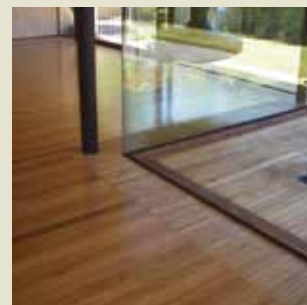

QUALITY KILN DRIED TIMBER

Postal Address: P.O. Box 6366,
South Lismore NSW 2480, Australia
Phone: +61(2) 6621 9886
Fax: +61(2) 6621 7680
Email: hardwood@hurfords.com.au
Website: www.hurford.com.au